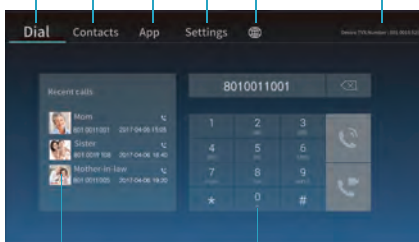

SOFTWARE FEATURES

Dial Contacts App Settings Language Device TVX Number

Recent calls Dial Keypad

Dial Interface

Remote Control

Hang Up Dial