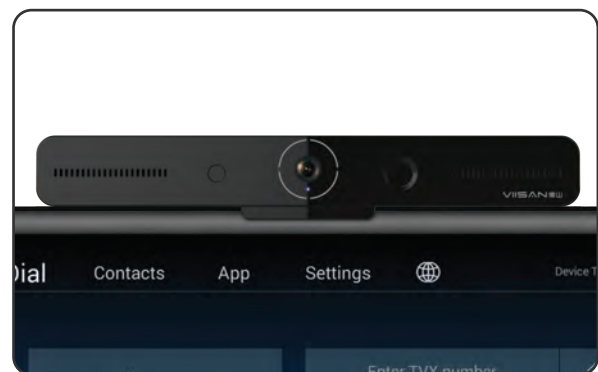

**SPEAKER**

**HDMI**

**ETHERNET**

**WIFI**

**BLUETOOTH**

**FEATURES**

- Supports HD-1080P video streaming over the internet
- Supports group conference calls (up to 6 participants)
- Supports wireless screen share
- Use Ethernet LAN or WIFI for HD video communication
- Use HDMI interface for connecting to TV
- Built-in high performance H.264 video encoder IC
- Built-in audio microphone array, talk over 5 meters
- Built-in audio DSP chip, support beam-forming/ANC/AEC algorithms
- Come with a simple remote control, easy to use!